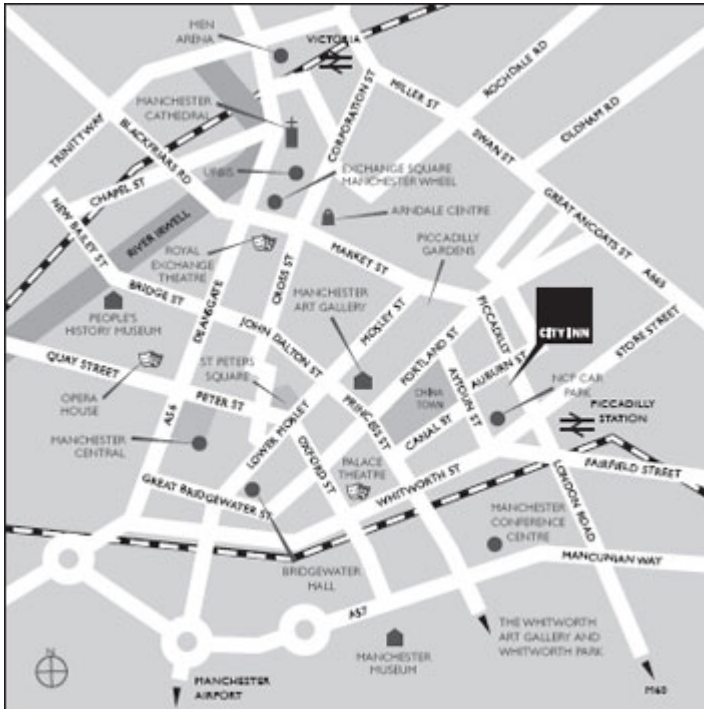

Our cocktail bar provides lively surroundings for business and pleasure and the luxurious Piccadilly Lounge offers a comprehensive and original drinks menu.

Location

City Inn Manchester ([click for location map](#)) occupies a landmark site at the gateway to Manchester at the new Piccadilly Place development. Its position offers unrivalled transport connections.

Metrolink

Piccadilly Station is the closest Metrolink station. Less than 1 minute walk. For further Metrolink information, visit [Greater Manchester Public Transport website](#).

Rail

Manchester Piccadilly Railway Station is the closest railway station. Approximately 1 minute walk.