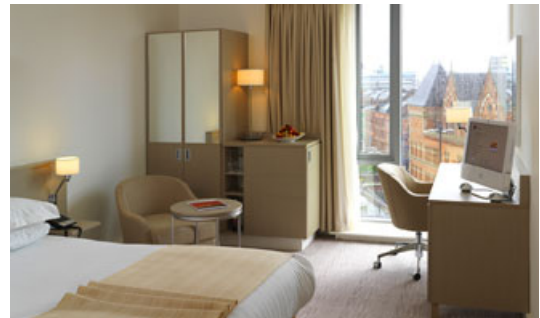

vibrant Blue Bar, then rest in hotel rooms styled with absolute consideration for your comfort.

Tempted? Why not take advantage of City Inn's Summer promotion to make a special trip to our Manchester hotel

Guest rooms

Accommodation at City Inn Manchester comprises 285 guest rooms, with 26 City Club rooms and 7 Suites offering panoramic city views (including the exceptional split-level Auburn Suite penthouse). All with excellent facilities for leisure or business guests: iMac computers, complimentary wi-fi, Skype, Sky, luxurious linen, power showers and 24-hour room service. Arrive early from 8am* or leave late, there's no fuss. We're completely flexible. Ask, and we'll make the arrangements. What we do is designed around you.